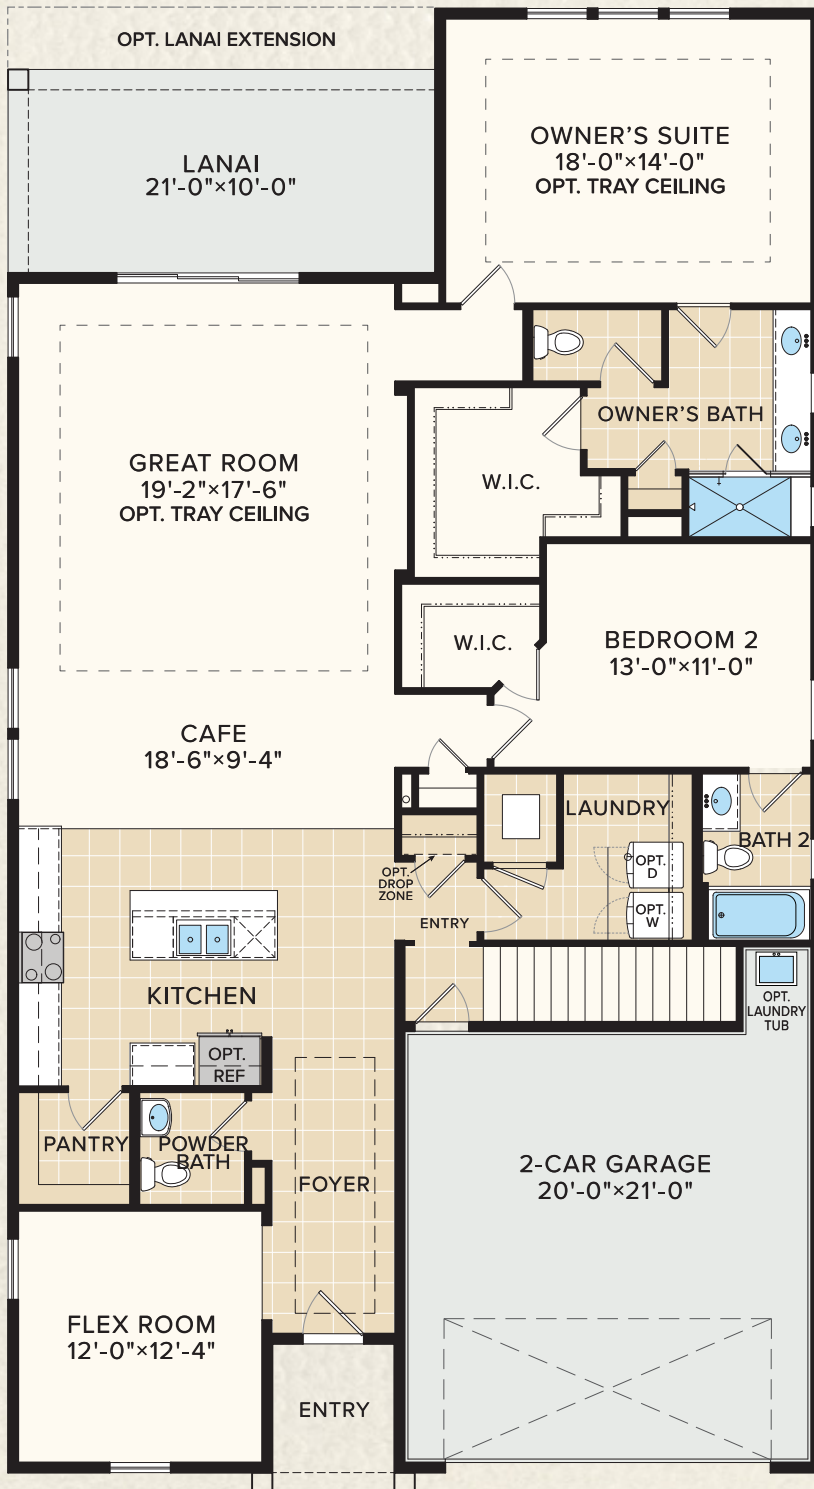

THE MEADOW COLLECTION

# GLENWOOD + BONUS ROOM

2,529 AC Sq. Ft. | 2 Bedrooms | 3-1/2 Baths  
Flex/3rd Bedroom | Upstairs Bonus | 2-Car Garage

**THE MEADOW COLLECTION | GLENWOOD + BONUS ROOM**

2,529 AC Sq. Ft. | 2 Bedrooms | 3-1/2 Baths | Flex/3rd Bedroom | Upstairs Bonus | 2-Car Garage

First Floor

Second Floor

**DREAM FINDERS HOMES**  
ACTIVE ADULT LIFESTYLE

ReverieTrailmark.com | 888.756.7780

Dream Finders Active Adult reserves the right to change elevations, specifications, materials and pricing without prior notice. Variations within the floorplans and elevations do exist. Square footage are approximate and will vary.