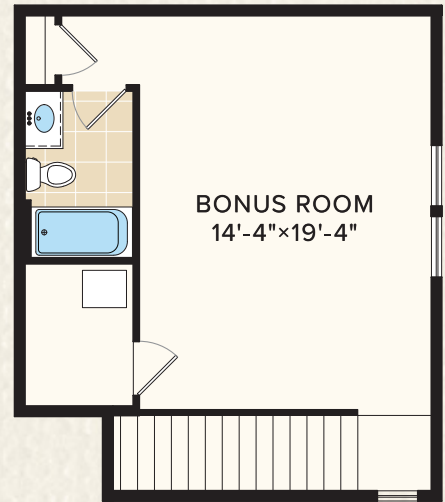

Second Floor