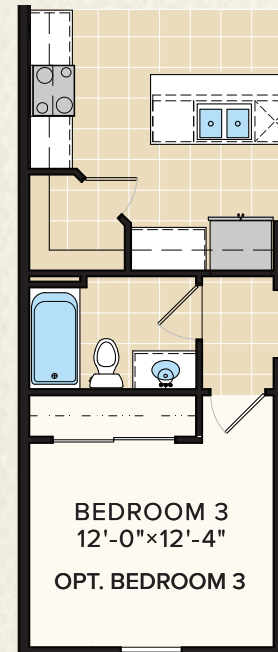

# GLENWOOD + BONUS ROOM

2,529 AC Sq. Ft. | 2 Bedrooms | 3-1/2 Baths  
Flex/3rd Bedroom | Upstairs Bonus | 2-Car Garage

**THE MEADOW COLLECTION | GLENWOOD + BONUS ROOM**

2,529 AC Sq. Ft. | 2 Bedrooms | 3-1/2 Baths | Flex/3rd Bedroom | Upstairs Bonus | 2-Car Garage

First Floor

Second Floor

**DREAM FINDERS HOMES**  
ACTIVE ADULT LIFESTYLE

ReverieTrailmark.com | 888.756.7780

Dream Finders Active Adult reserves the right to change elevations, specifications, materials and pricing without prior notice. Variations within the floorplans and elevations do exist. Square footage are approximate and will vary.