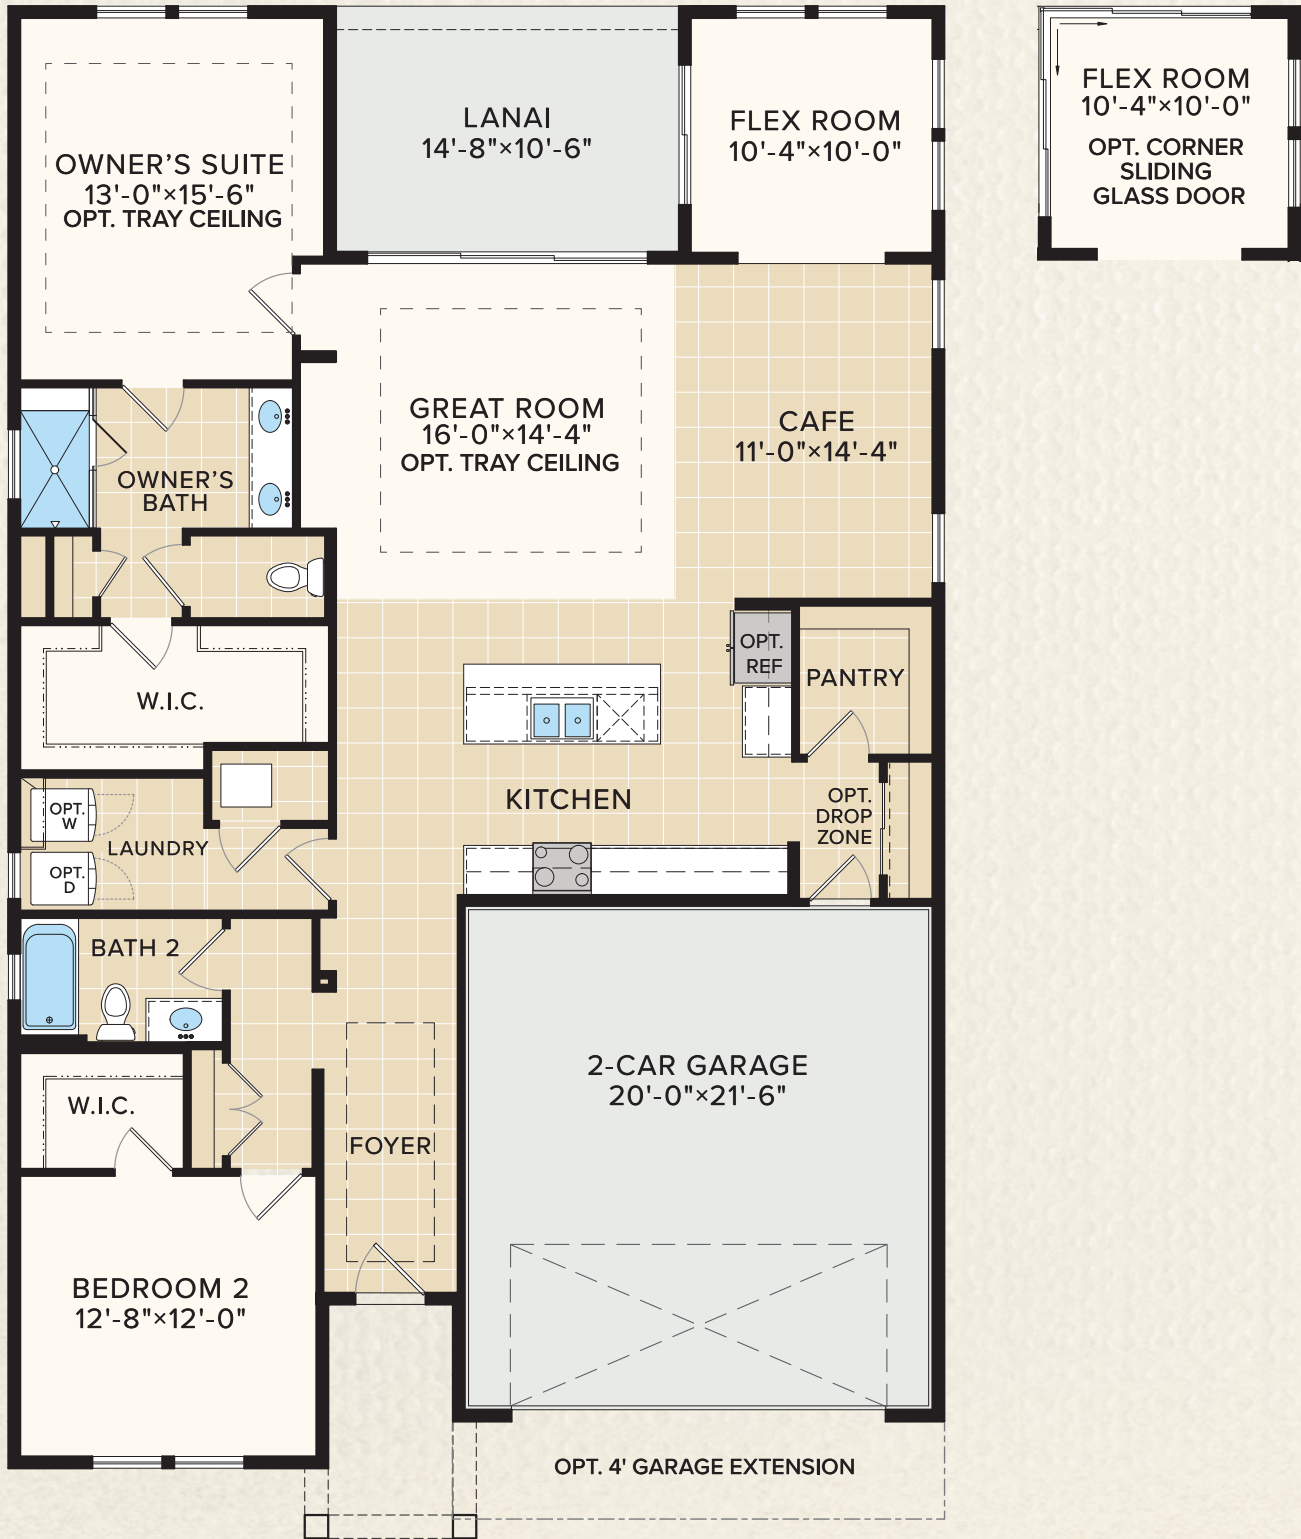

THE MEADOW COLLECTION

EDISON

1,812 AC Sq. Ft. | 2 Bedrooms | 2 Baths
Flex/3rd Bedroom | 2-Car Garage

THE MEADOW COLLECTION | EDISON

1,812 AC Sq. Ft. | 2 Bedrooms | 2 Baths | Flex/3rd Bedroom | 2-Car Garage

DREAM FINDERS HOMES
ACTIVE ADULT LIFESTYLE

ReverieTrailmark.com | 888.756.7780

Dream Finders Active Adult reserves the right to change elevations, specifications, materials and pricing without prior notice. Variations within the floorplans and elevations do exist. Square footage are approximate and will vary.